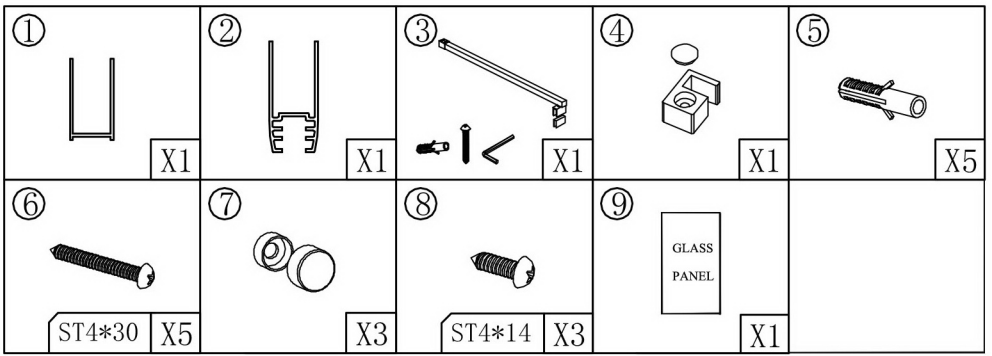

INSTALLATION INSTRUCTION

MODEL:CTSHF7100M/CTSHF7100

Electric driller
 Rubber hammer
 Star screwdriver

Measuring tape
 Pencil
 Silicone